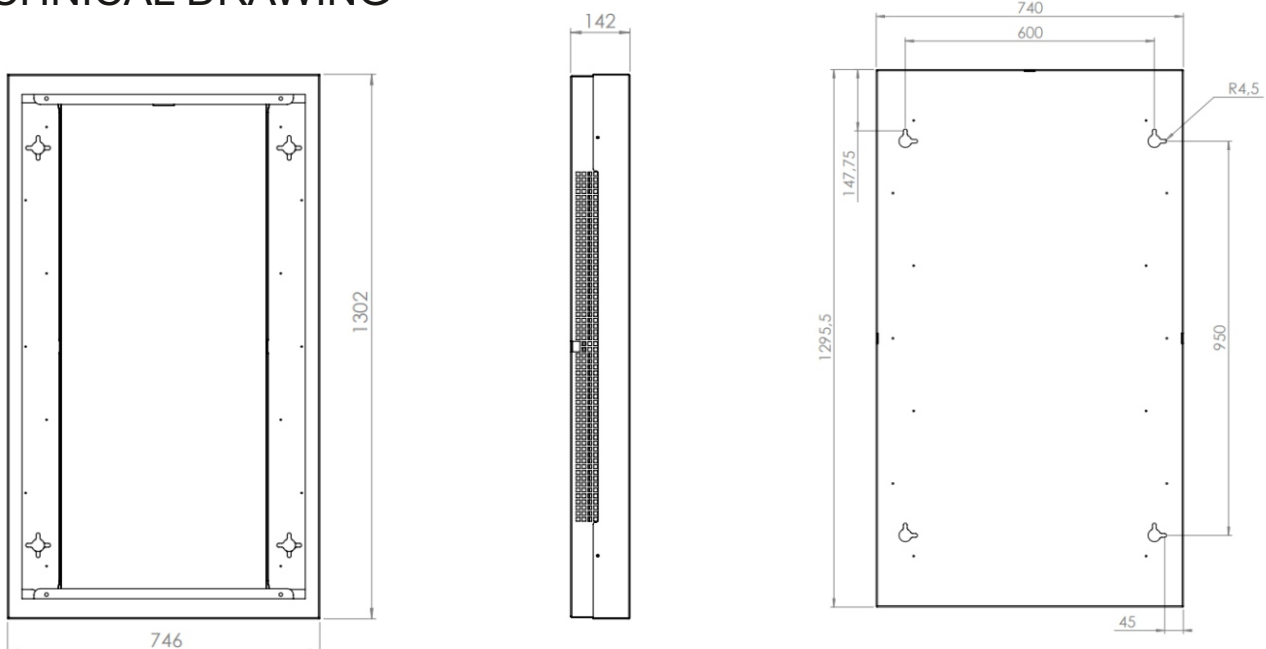

Wall casing for Outdoor

Our outdoor Wallcasing is perfect for marketing and information outside.

Designed for all wheater condition. Smooth design without visible cables for mountning on wall.

Complete backchassi that allow installation on pillar.

TECHNICAL DRAWING

SPECIFICATION

Features

- No visible cables
- Covered from sides
- Cable outlets on top and bottom
- Supports both Portrait and Landscape
- Wall mount included
- Add a key lock to prevent thievery