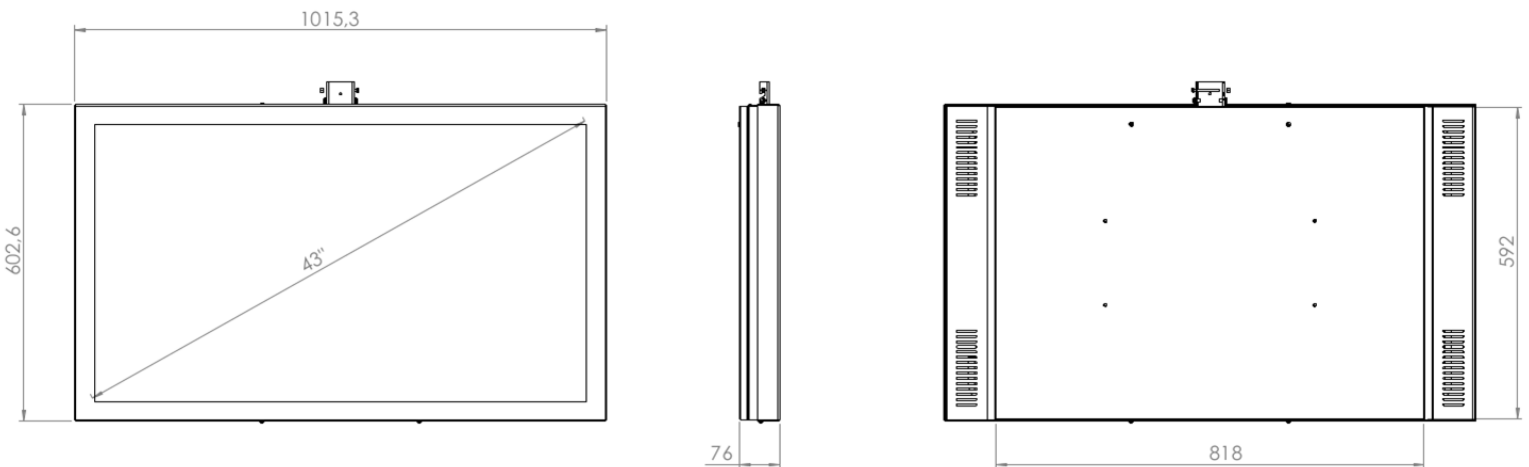

Ceiling casing

Light up your store window. Our ceiling casing is designed for information and advertising in store windows and public spaces. With chamfered edges and a clean backside will fit in to various environments . No visible cables and easy to install. Create your own style with different colors of powder coating.

TECHNICAL DRAWING

SPECIFICATION

Features

- No visible cables
- Covered from side and back
- Cable outlets on top
- Optimized air ventilation for landscape mode
- Chambered edges

Mounting option

- Ceiling mount
- Wire